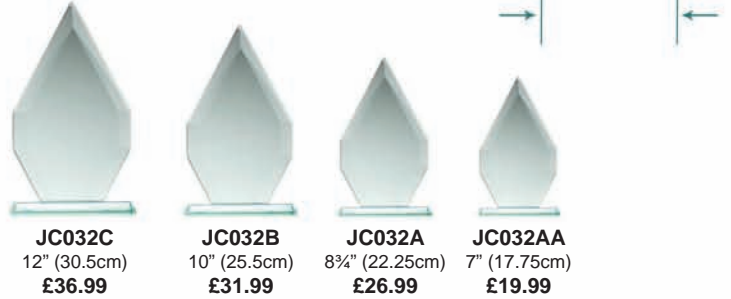

Flagstaff Jade Glass JC032

All 18mm thickness